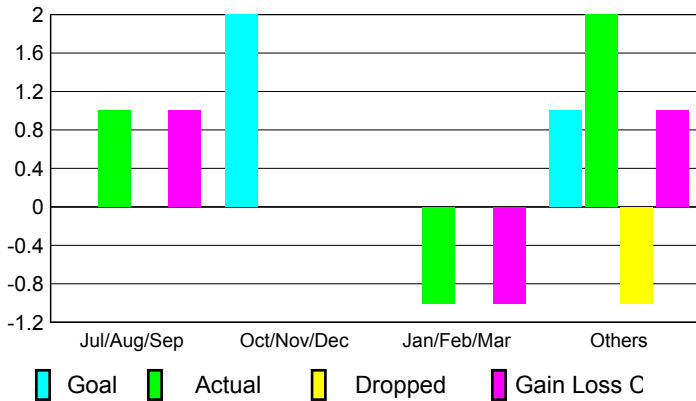

2008-2009 GMT Quarterly Report for District (or Undistricted) District 114 O

GMT: **Horst P Kirchgatterer**

Location: **AUSTRIA**

GMT CA: **4**

CLUBS

Club Results 2008-2009

Clubs 2007-2008

Month	New Club Goal	Actual New Clubs	Actual Dropped Clubs	Gain/Loss of Clubs	Gain/Loss of Clubs
Jul/Aug/Sep	0	1	0	1	1
Oct/Nov/Dec	2	0	0	0	2
Jan/Feb/Mar	0	-1	0	-1	0
Apr/May/June	1	2	-1	1	1
Totals	3	2	-1	1	4

Club Results 2008-2009

Goal, New, Dropped, Gain/Loss

Comparison of Club Gain/Loss

Current Year Compared to the Previous Year

YTD Status Quo Clubs 2008-2009

Status Quo Clubs Compared to Status Quo Members

MEMBERSHIP

Membership Results 2008-2009

Membership 2007-2008

Month	Net Memb Goal	Actual New Memb	Actual Dropped Memb	Gain/Loss of Memb	Gain/Loss of Memb
Jul/Aug/Sep	0	47	-58	-11	69
Oct/Nov/Dec	50	70	-36	34	30
Jan/Feb/Mar	10	41	-56	-15	-6
Apr/May/June	25	19	-23	-4	-2
Totals	85	177	-173	4	91