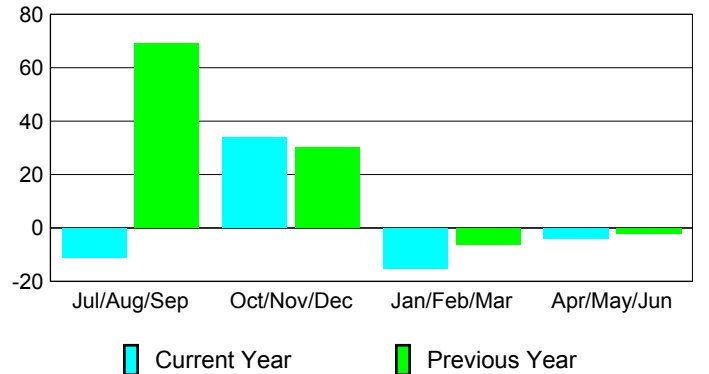

Membership Results 2008-2009

Membership 2007-2008

Month	Net Memb Goal	Actual New Memb	Actual Dropped Memb	Gain/Loss of Memb	Gain/Loss of Memb
Jul/Aug/Sep	0	47	-58	-11	69
Oct/Nov/Dec	50	70	-36	34	30
Jan/Feb/Mar	10	41	-56	-15	-6
Apr/May/June	25	19	-23	-4	-2
Totals	85	177	-173	4	91

Membership Results 2008-2009

Goal, New, Dropped, Gain/Loss

Comparison of Membership Gain/Loss

Current Year Compared to the Previous Year

Gender Comparison 2008-2009

Jul/Aug/Sep

Oct/Nov/Dec

Jan/Feb/Mar

Apr/May/June

Male

Female