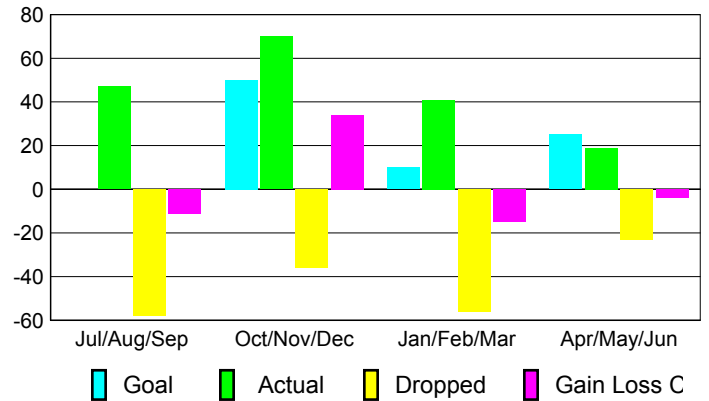

Membership Results 2008-2009

Goal, New, Dropped, Gain/Loss

Comparison of Membership Gain/Loss

Current Year Compared to the Previous Year