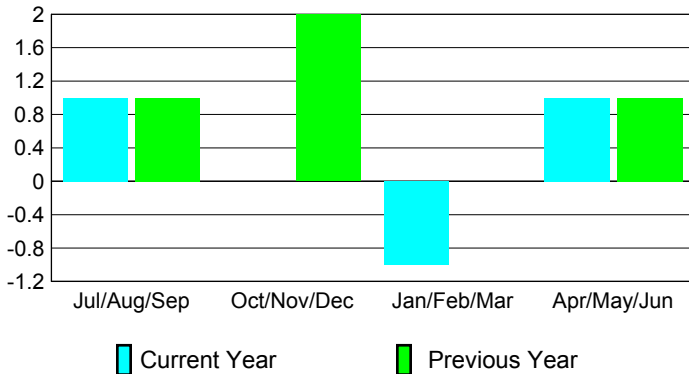

2008-2009 GMT Quarterly Report for District (or Undistricted) District 114 O

GMT: **Horst P Kirchgatterer**

Location: **AUSTRIA**

GMT CA: **4**

CLUBS

Club Results 2008-2009

Clubs 2007-2008

Month	New Club Goal	Actual New Clubs	Actual Dropped Clubs	Gain/Loss of Clubs	Gain/Loss of Clubs
Jul/Aug/Sep	0	1	0	1	1
Oct/Nov/Dec	2	0	0	0	2
Jan/Feb/Mar	0	-1	0	-1	0
Apr/May/June	1	2	-1	1	1
Totals	3	2	-1	1	4

Club Results 2008-2009

Goal, New, Dropped, Gain/Loss

Comparison of Club Gain/Loss

Current Year Compared to the Previous Year

YTD Status Quo Clubs 2008-2009

Status Quo Clubs Compared to Status Quo Members

MEMBERSHIP