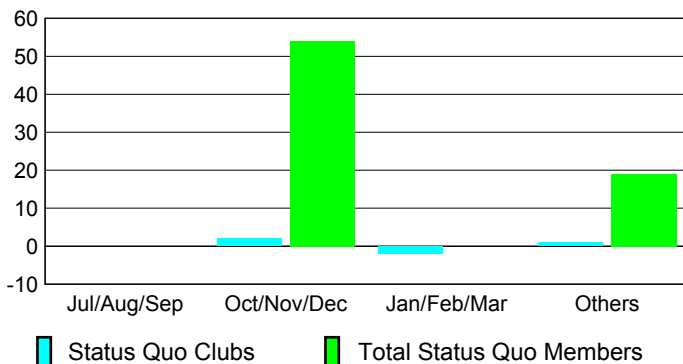

Club Results 2008-2009

Goal, New, Dropped, Gain/Loss

Comparison of Club Gain/Loss

Current Year Compared to the Previous Year

YTD Status Quo Clubs 2008-2009

Status Quo Clubs Compared to Status Quo Members

MEMBERSHIP

Membership Results 2008-2009

Membership 2007-2008

Month	Net Memb Goal	Actual New Memb	Actual Dropped Memb	Gain/Loss of Memb	Gain/Loss of Memb
Jul/Aug/Sep	0	47	-58	-11	69
Oct/Nov/Dec	50	70	-36	34	30
Jan/Feb/Mar	10	41	-56	-15	-6
Apr/May/June	25	19	-23	-4	-2
Totals	85	177	-173	4	91